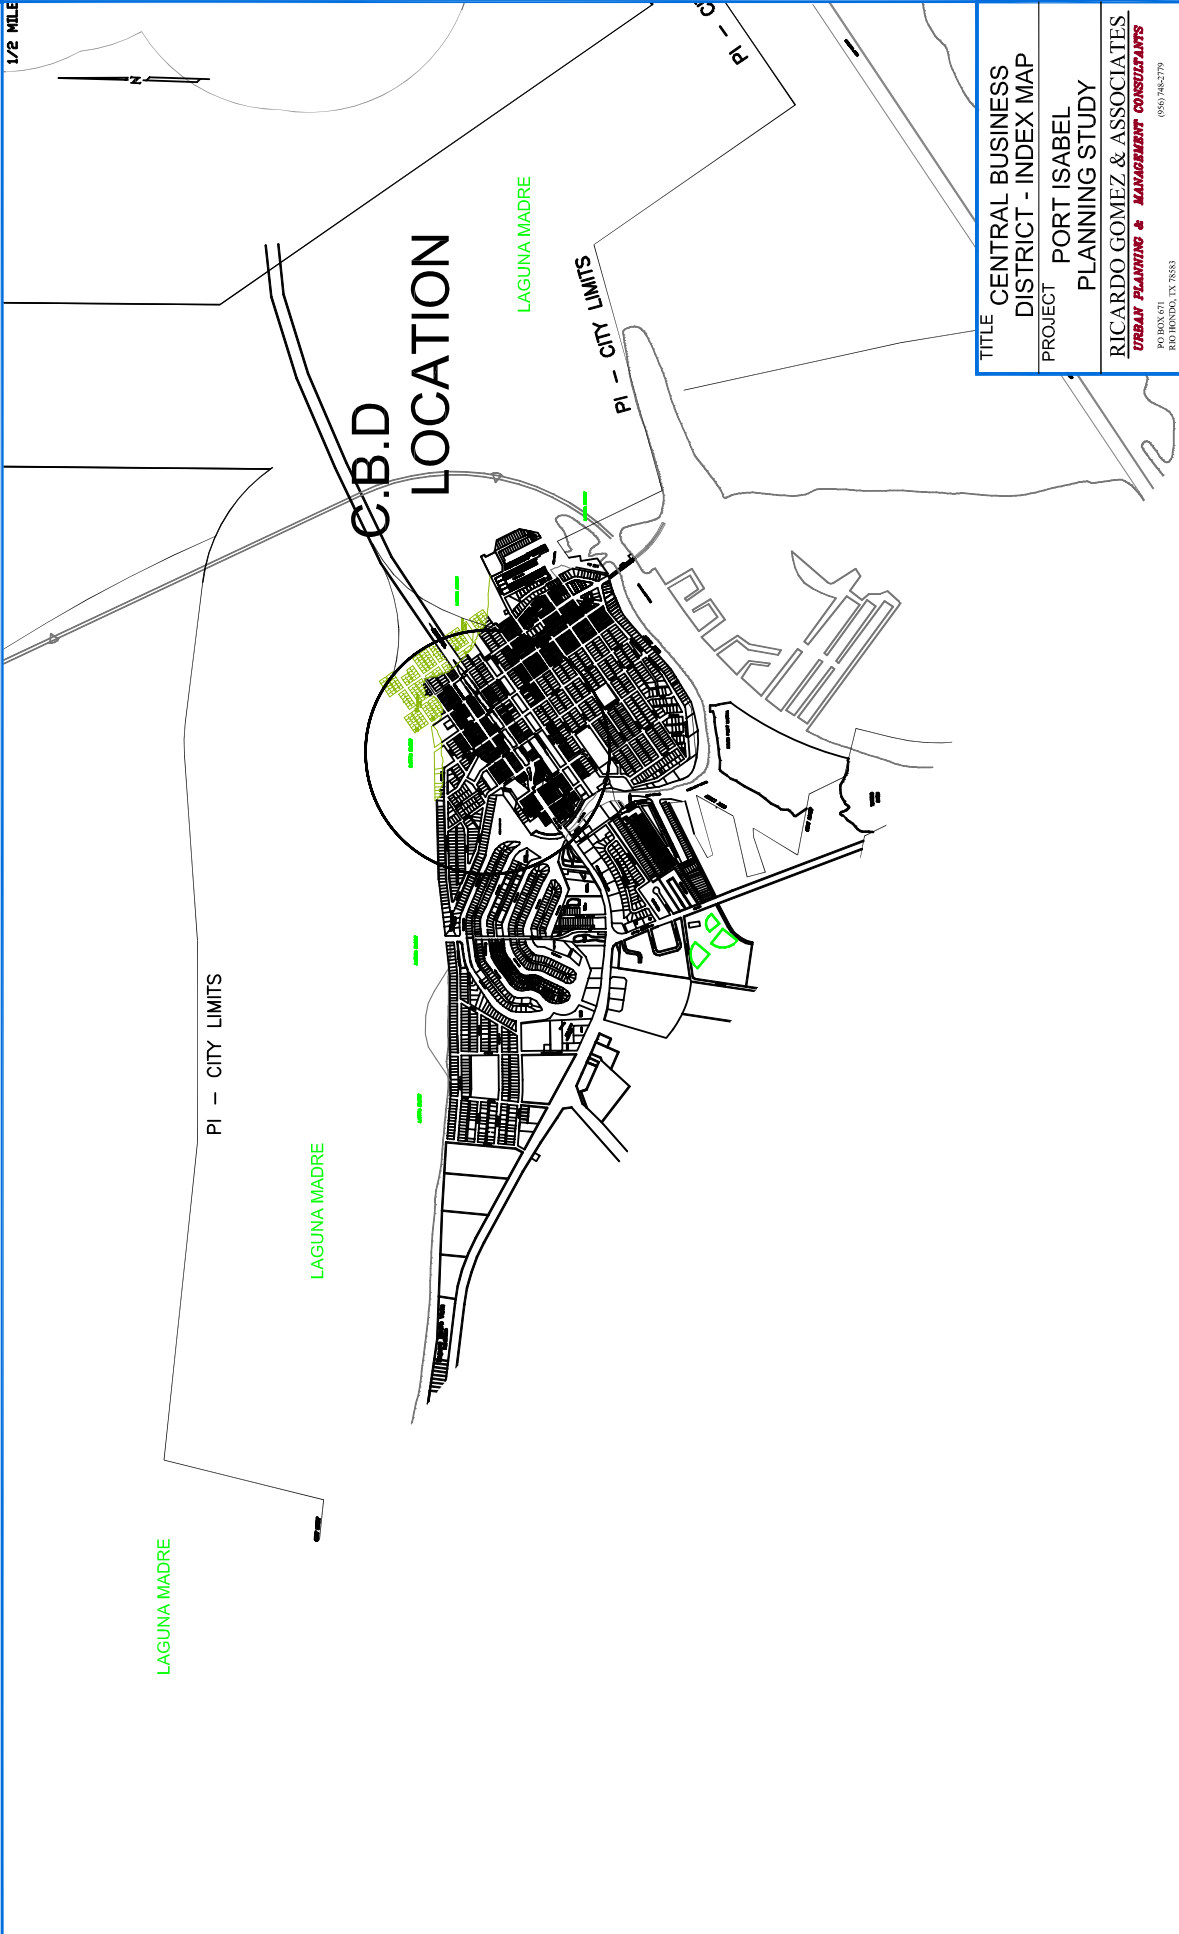

1/2 MILE

TITLE	CENTRAL BUSINESS DISTRICT - INDEX MAP
PROJECT	PORT ISABEL PLANNING STUDY
RICARDO GOMEZ & ASSOCIATES URBAN PLANNING & MANAGEMENT CONSULTANTS <small>PO BOX 61          RIO HONDO, TX 78383          (951) 788-2779</small>	
DRAWN BY:	A.P.
SCALE	1"=4,000'
DATE	2/25/05
SHEET	
<b>C-1</b>	